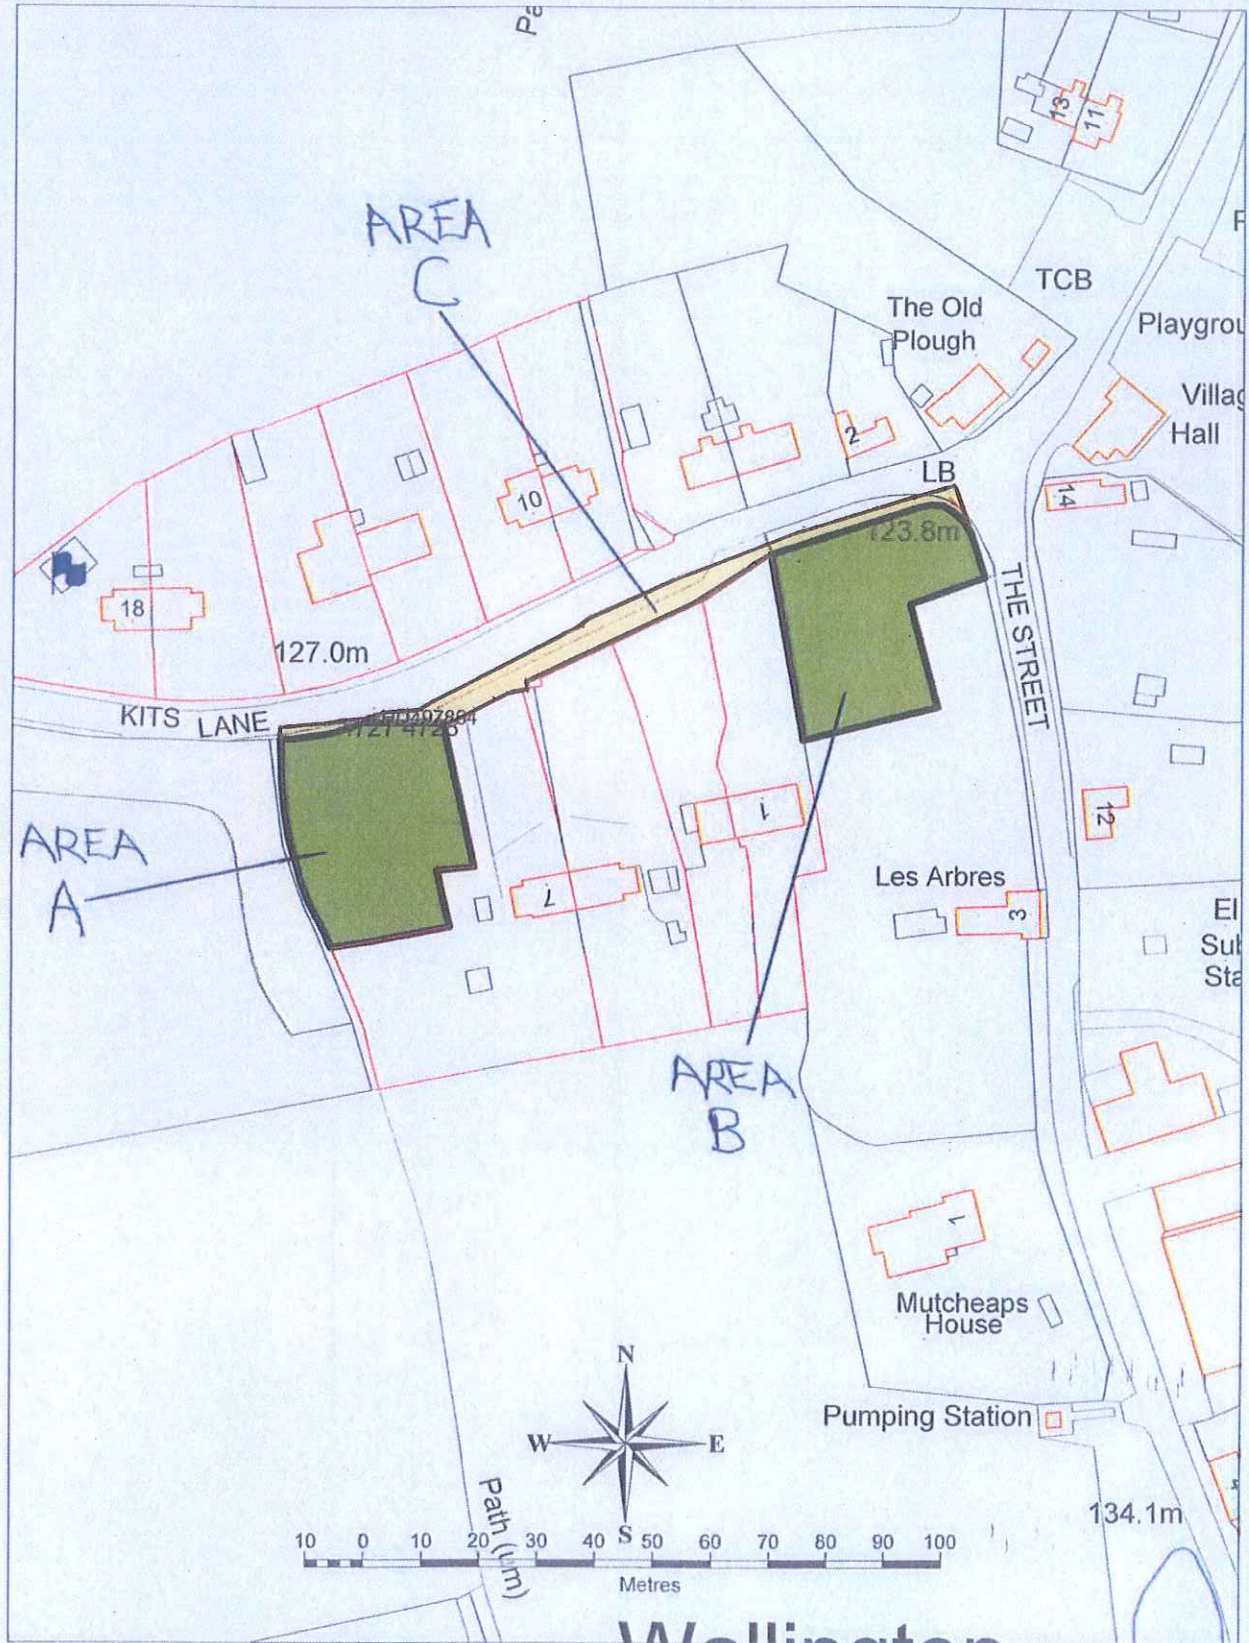

Land at Wallington, Hertfordshire

Cadcorp®

Sterling Court
Norton Road
Stevenage
Herts SG1 2JY
UK

Tel : +44 (0)1438 747996
Fax : +44 (0)1438 747997
E-mail: info@cadcorp.com